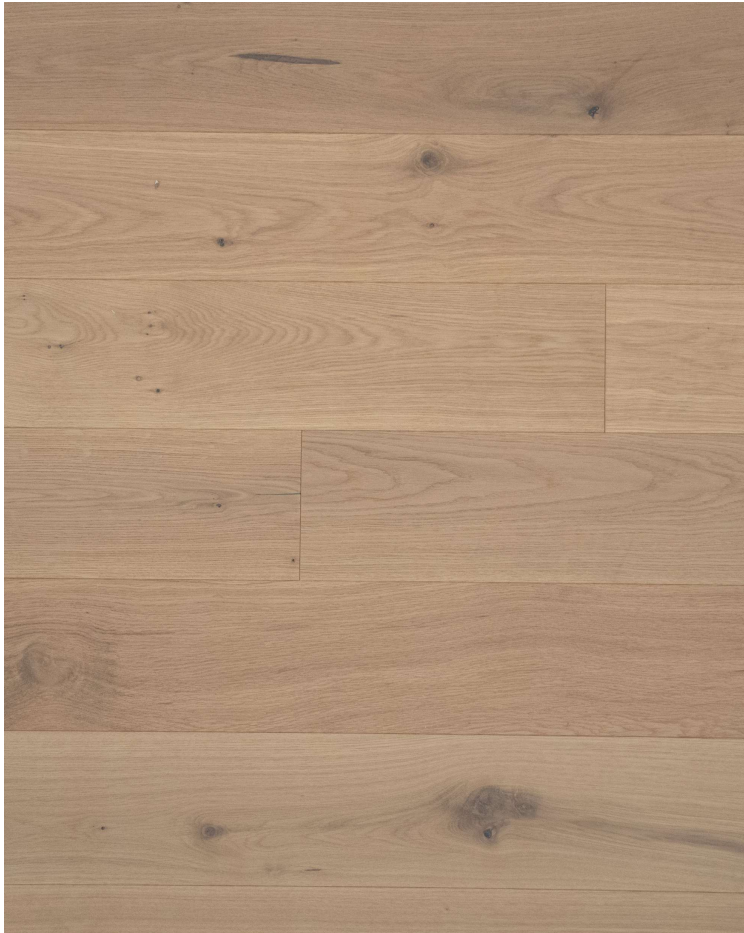

_lamett®

Alta Collection

PURE 284

Specifications

Pattern:	1-Strip
Top Layer:	3mm European Oak
Thickness:	14mm
Width:	150mm
Length:	RL 950-1900mm
Grading:	Rustical AB
Core:	Poplar
Bevel:	4 sided bevel
Finish:	Lightly Brushed
Commercial Class:	Class 31
Connection System:	Dropclick (floating or glued)
Installation Type:	Floating or Glued
CE Certification:	Yes & PEFC